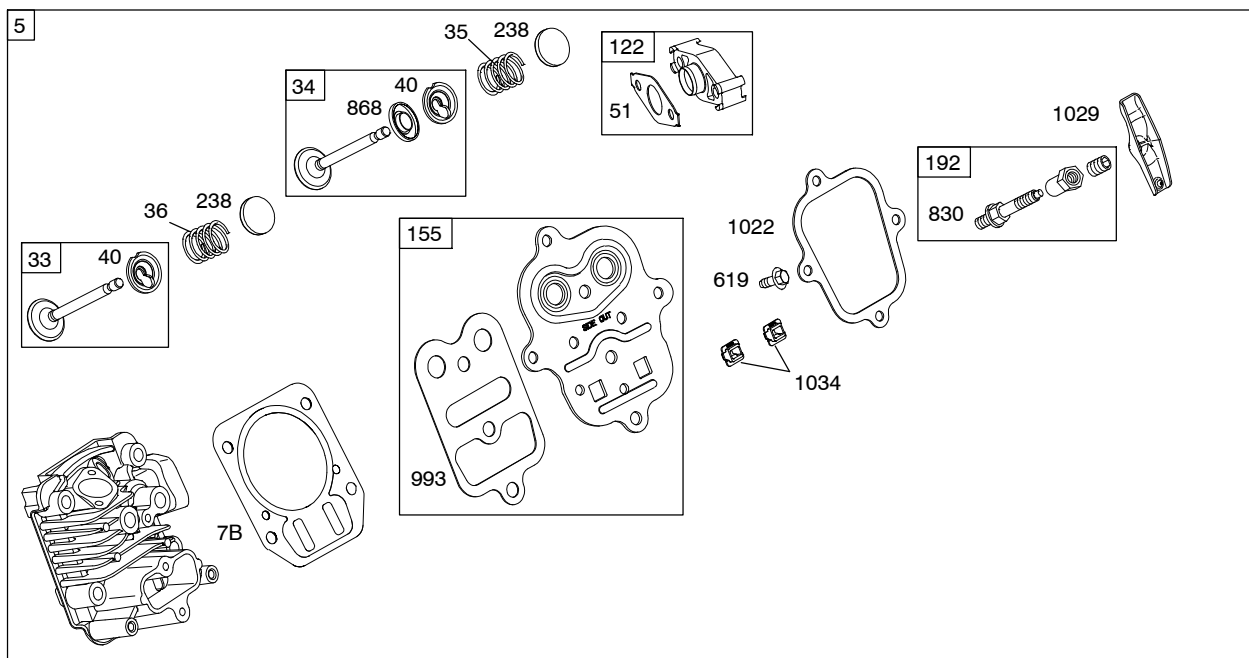

22 742 746 219 220

847

25 26

46

29B 28

16

358B ENGINE GASKET SET

Illustrations cover a range of engines. Parts shown without corresponding text may not be used on your specific engine.